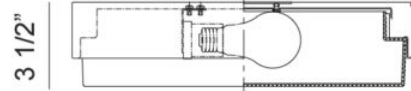

M13203AG

SPECIFICATION SHEET

Finish	Aged Gold Brass
Shade	White Glass
Shade Dimension	Ø13 3/4" x 1 1/4"H
Dimension	Ø14 1/2" x 3 1/2"H
Lamping	3 x 10W LED Medium Base-E26 120V
Location	Dry
Warranty	1 year fixture warranty