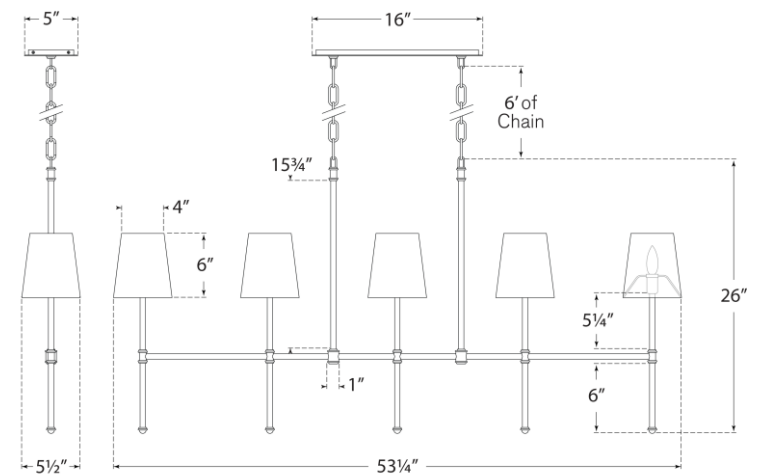

TEAR SHEET

Camille Medium Linear Chandelier

Item # SK 5055PN-NP

Designer: Suzanne Kasler

Height: 26"

Width: 53.25"

Canopy: 5" x 16" Rectangle

Finishes: BZ, HAB, PN

Shade Treatments: L, NP

Shade Details: 4" x 5.5" x 6"

Socket: 5 - E12 Candelabra

Wattage: 5 - 40 B11

Weight: 17 Pounds

Side View