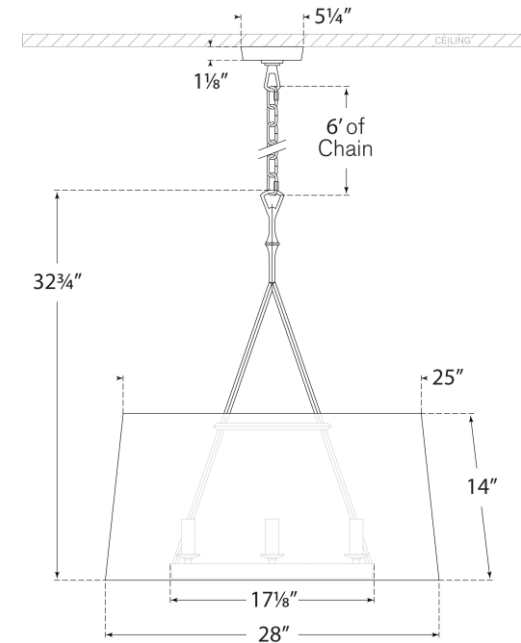

## Dauphine Large Hanging Shade

Item # S 5401GI-L

Designer: Studio VC

Height: 32.75"

Width: 28"

Canopy: 5.25" Round

Finishes: AI, GI

Shade Treatments: L

Shade Details: 25" x 28" x 14"

Socket: 6 - E12 Candelabra

Wattage: 6 - 60 B11

Weight: 12 Pounds

Front View