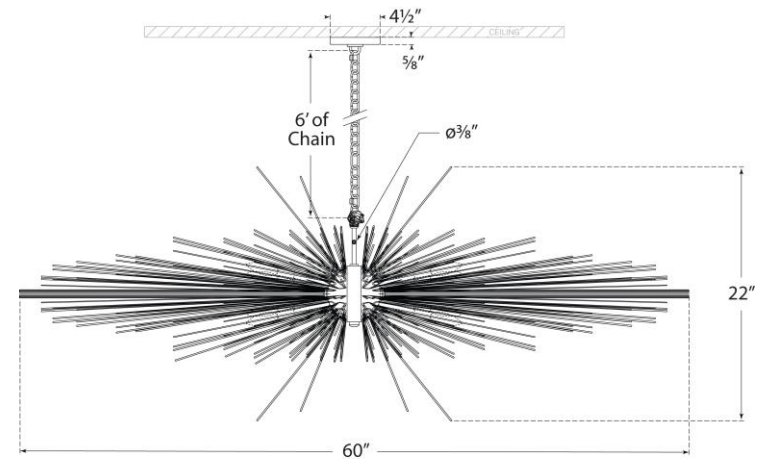

TEAR SHEET

Strada Large Linear Chandelier

Item # KW 5182BSL

Designer: Kelly Wearstler

Height: 22"

Width: 60" x 22.75"

Canopy: 4.5" Round

Finishes: AI, BSL, G, PN

Socket: 16 - E12 Candelabra

Wattage: 16 - 25 B11

Weight: 41 Pounds

Note: Requires Special Assembly and Installation

Front View