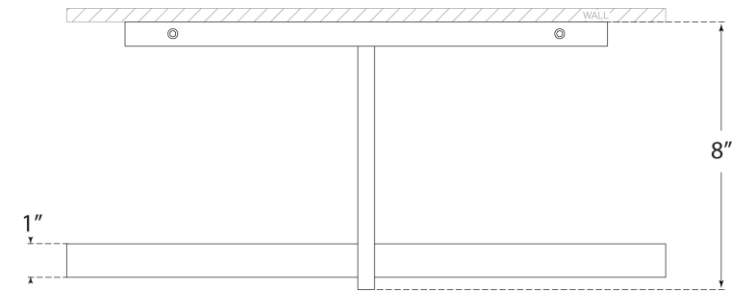

TEAR SHEET

Axis 18" Picture Light

Item # KW 2733PN

Designer: Kelly Wearstler

Height: 3"

Width: 18"

Extension: 8"

Backplate: 3" x 14.5" Rectangle

Finishes: AB, BZ, PN

Lightsource: Dedicated LED

Wattage: 15w (1200lm)

Weight: 4 Pounds

Top View

Front View