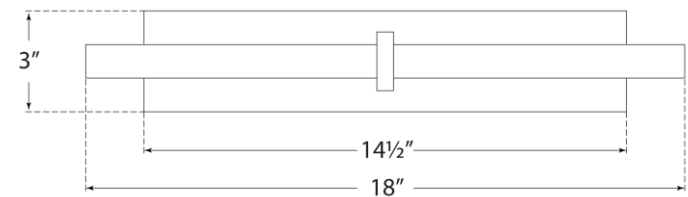

TEAR SHEET

Axis 18" Picture Light

Item # KW 2733PN

Designer: Kelly Wearstler

Height: 3"

Width: 18"

Extension: 8"

Backplate: 3" x 14.5" Rectangle

Finishes: AB, BZ, PN

Lightsource: Dedicated LED

Wattage: 15w (1200lm)

Weight: 4 Pounds

Top View

Front View