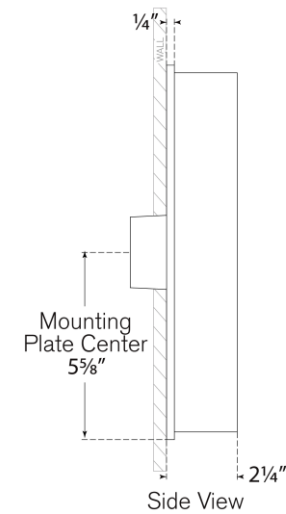

TEAR SHEET

Avant Small Curve Sconce

Item # KW 2704PN-FG

Designer: Kelly Wearstler

Height: 11.5"

Width: 7"

Extension: 2.25"

Backplate: 7" x 11.5" Rectangle

Finishes: AB, BZ, PN

Glass Options: FG

Lightsource: Dedicated LED

Wattage: 13w (1000lm)

Weight: 4 Pounds

Top View

Side View

Front View