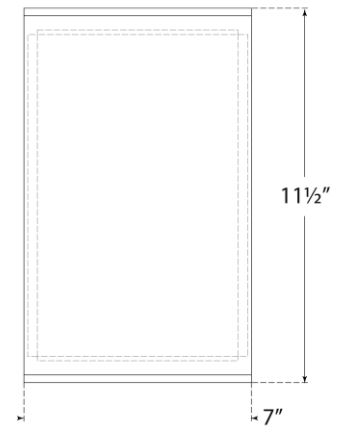

TEAR SHEET

Avant Small Curve Sconce

Item # KW 2704PN-FG

Designer: Kelly Wearstler

Height: 11.5"

Width: 7"

Extension: 2.25"

Backplate: 7" x 11.5" Rectangle

Finishes: AB, BZ, PN

Glass Options: FG

Lightsource: Dedicated LED

Wattage: 13w (1000lm)

Weight: 4 Pounds

Top View

Side View

Front View