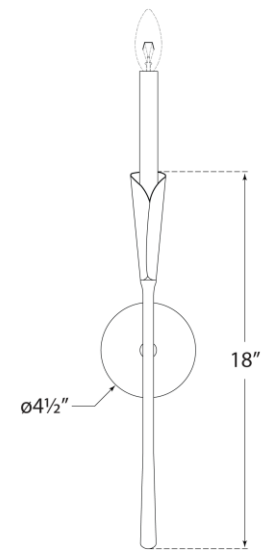

# TEAR SHEET

## Aiden Tail Sconce

Item # CHD 2505PN

Designer: Chapman & Myers

Height: 22.75"

Width: 4.5"

Extension: 3.5"

Backplate: 4.5" Round

Finishes: AI, GI, PN

Socket: E12 Candelabra

Wattage: 60 C11

Weight: 2 Pounds

Front View

Side View