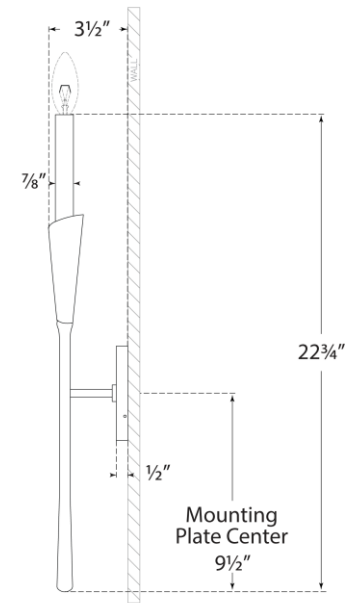

## Aiden Tail Sconce

Item # CHD 2505PN

Designer: Chapman & Myers

Height: 22.75"

Width: 4.5"

Extension: 3.5"

Backplate: 4.5" Round

Finishes: AI, GI, PN

Socket: E12 Candelabra

Wattage: 60 C11

Weight: 2 Pounds

Front View

Side View