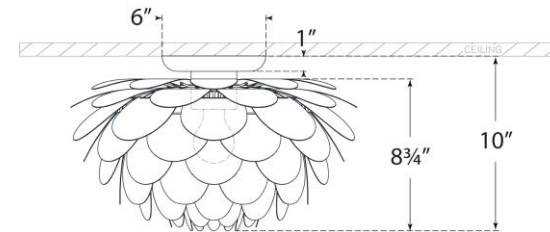

TEAR SHEET

Cynara Large Flush Mount

Item # CHC 4163MBK/G

Designer: Chapman & Myers

Height: 10"

Width: 17"

Canopy: 6" Round

Finishes: G, MBK/G, WHT/G

Socket: E26 Keyless

Wattage: 15 LED A19

Weight: 7 Pounds

Front View

Top View