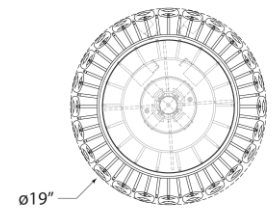

## Liscia Medium Flush Mount

Item # ARN 4171BSL-CG

Designer: AERIN

Height: 8.75"

Width: 19"

Canopy: 13" Round

Finishes: BSL, G

Glass Options: CG

Socket: 4 - E12 Candelabra

Wattage: 4 - 40 C11

Weight: 26 Pounds

Front View

Top View