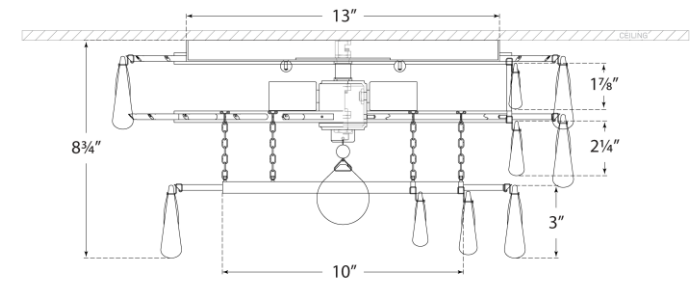

## Liscia Medium Flush Mount

Item # ARN 4171BSL-CG

Designer: AERIN

Height: 8.75"

Width: 19"

Canopy: 13" Round

Finishes: BSL, G

Glass Options: CG

Socket: 4 - E12 Candelabra

Wattage: 4 - 40 C11

Weight: 26 Pounds

Front View

Top View